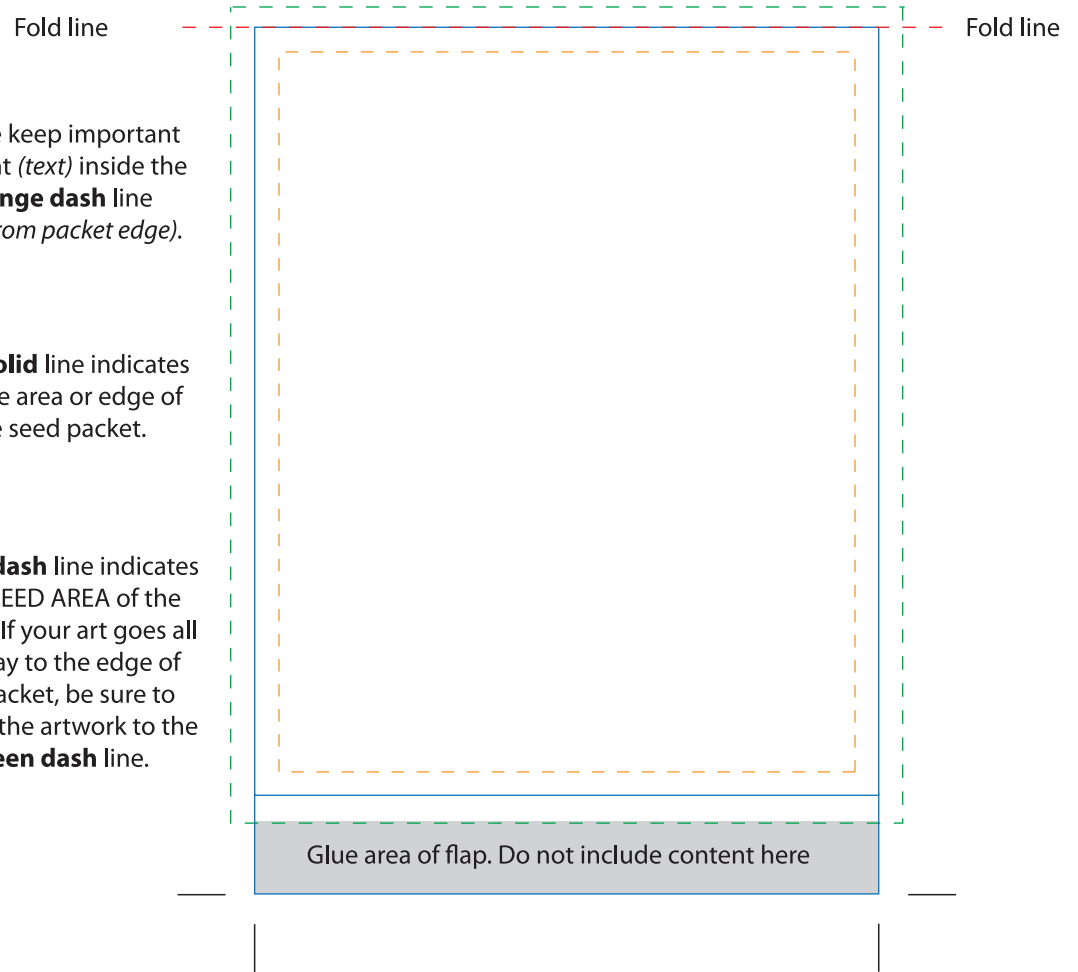

Standard size packet 3.25" x 4.5"

Before setting up your artwork, please email info@earthlygoods.com for legal packet information that **MUST BE INCLUDED** in your artwork. Tell us the name of the seed you want to use so the appropriate information can be sent.

PACKET FRONT

PACKET BACK

Please keep important content (*text*) inside the **orange dash line** (1/8" from packet edge).

Blue solid line indicates the live area or edge of the seed packet.

Green dash line indicates the BLEED AREA of the packet. If your art goes all the way to the edge of the packet, be sure to extend the artwork to the **Green dash** line.