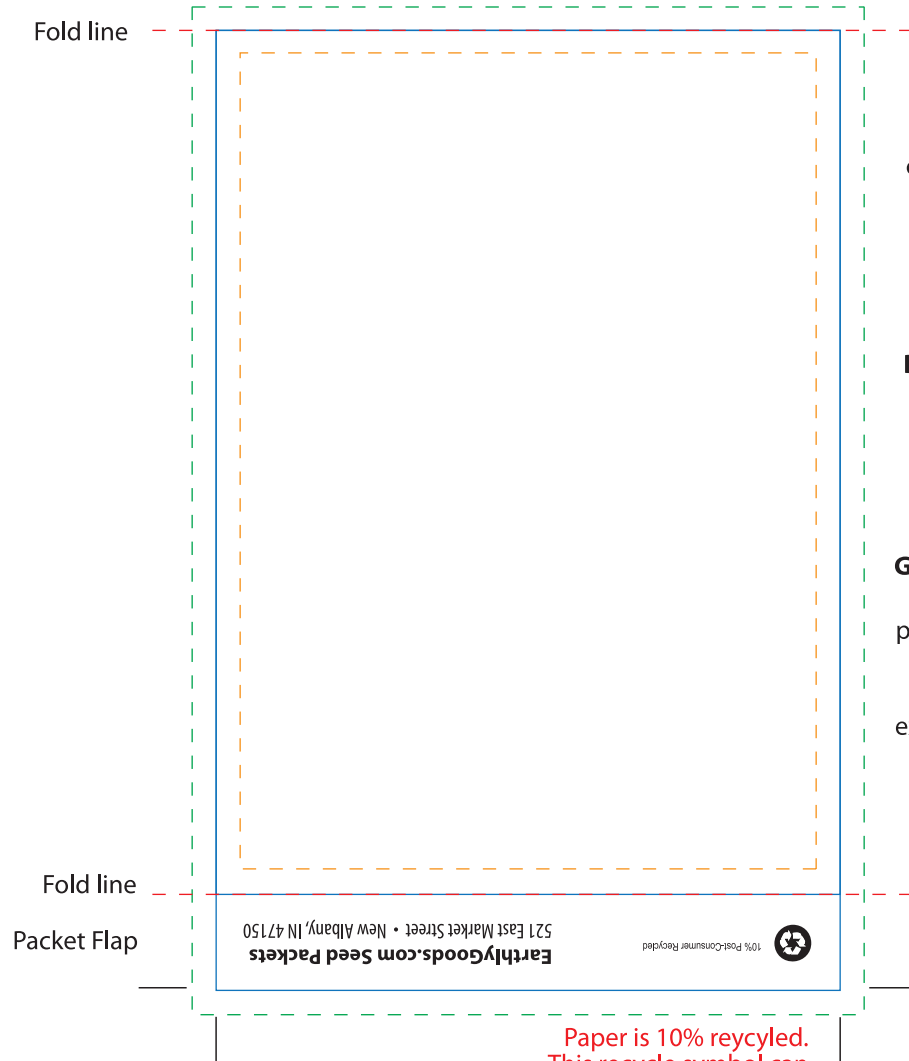

Standard size packet 3.25" x 4.5"

Before setting up your artwork, please email info@earthlygoods.com for legal packet information that **MUST BE INCLUDED** in your artwork. Tell us the name of the seed you want to use so the appropriate information can be sent.

PACKET FRONT

PACKET BACK

Please keep important content (*text*) inside the **orange dash line** (1/8" from packet edge).

Blue solid line indicates the live area or edge of the seed packet.

Green dash line indicates the BLEED AREA of the packet. If your art goes all the way to the edge of the packet, be sure to extend the artwork to the **Green dash** line.

EarthlyGoods.com Seed Packets
521 East Market Street • New Albany, IN 47150

10% Post-Consumer Recycled

Paper is 10% recycled.
This recycle symbol can be included in your artwork.