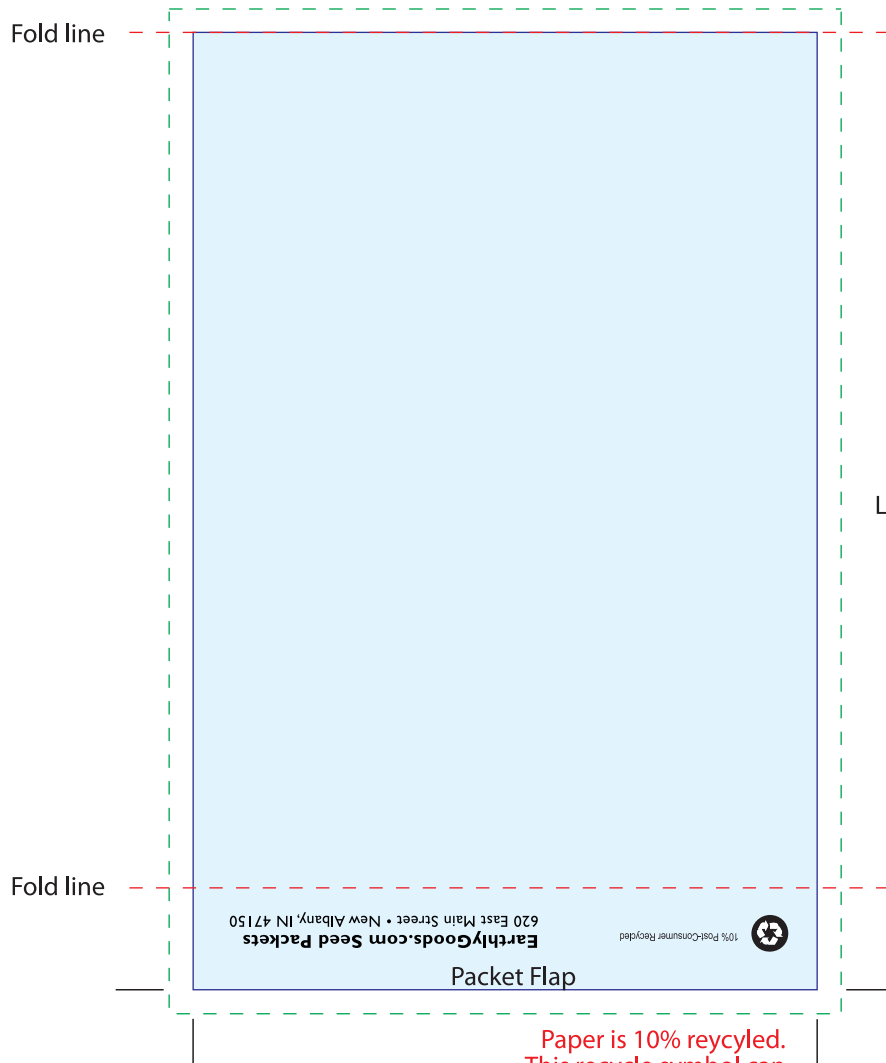

Standard size packet 3.25" x 4.5"

Use this template for packet quantities up to 10,000. Packet quantities over 10,000 use a different template.

Before setting up artwork, please email info@earthlygoods.com for legal packet information that must be included in your artwork.

PACKET FRONT

PACKET BACK

Light blue color indicates
LIVE AREA of packet

Green dash indicates
BLEED AREA

Paper is 10% recycled.
This recycle symbol can
be included in your artwork.